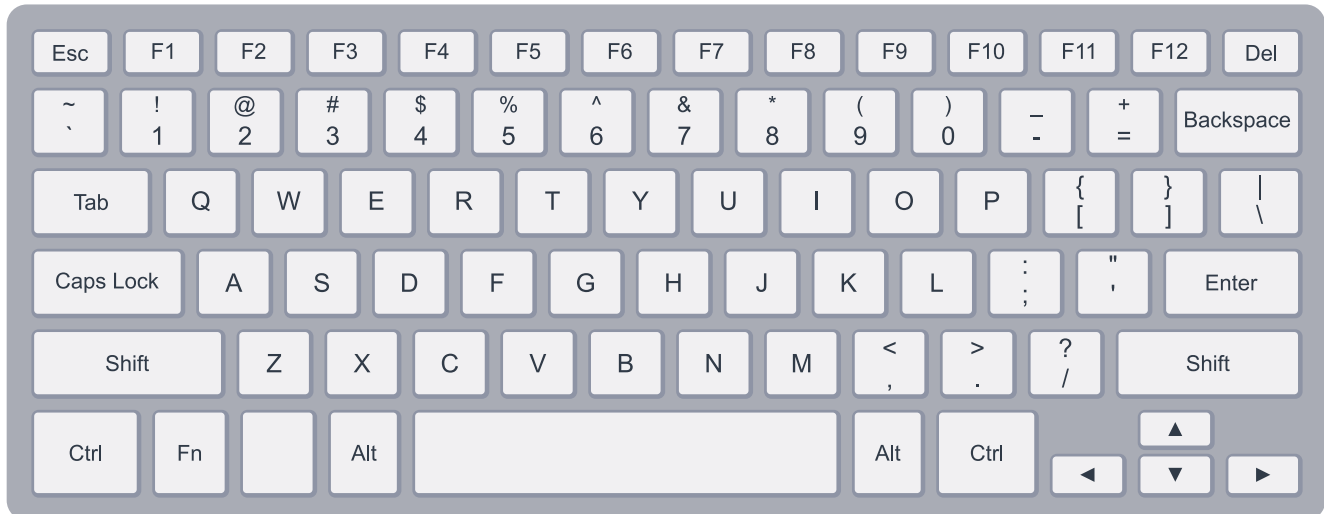

LESSON TITLE:

Where are My login keys?

KEYBOARDS ARE NOT AS EASY AS ABC. THIS IS CALLED A QWERTY LAYOUT. IT CAN BE DIFFICULT TO FIND THE KEY YOU NEED UNTIL YOU LEARN THIS UNIQUE LAYOUT. WHY DO YOU THINK THIS IS CALLED A QWERTY KEYBOARD?

DIRECTIONS:

On the top keyboard, Color in each key that contains a character from your login ID.

On the bottom keyboard, Color in each key that contains a character from your password.

Login ID

Password